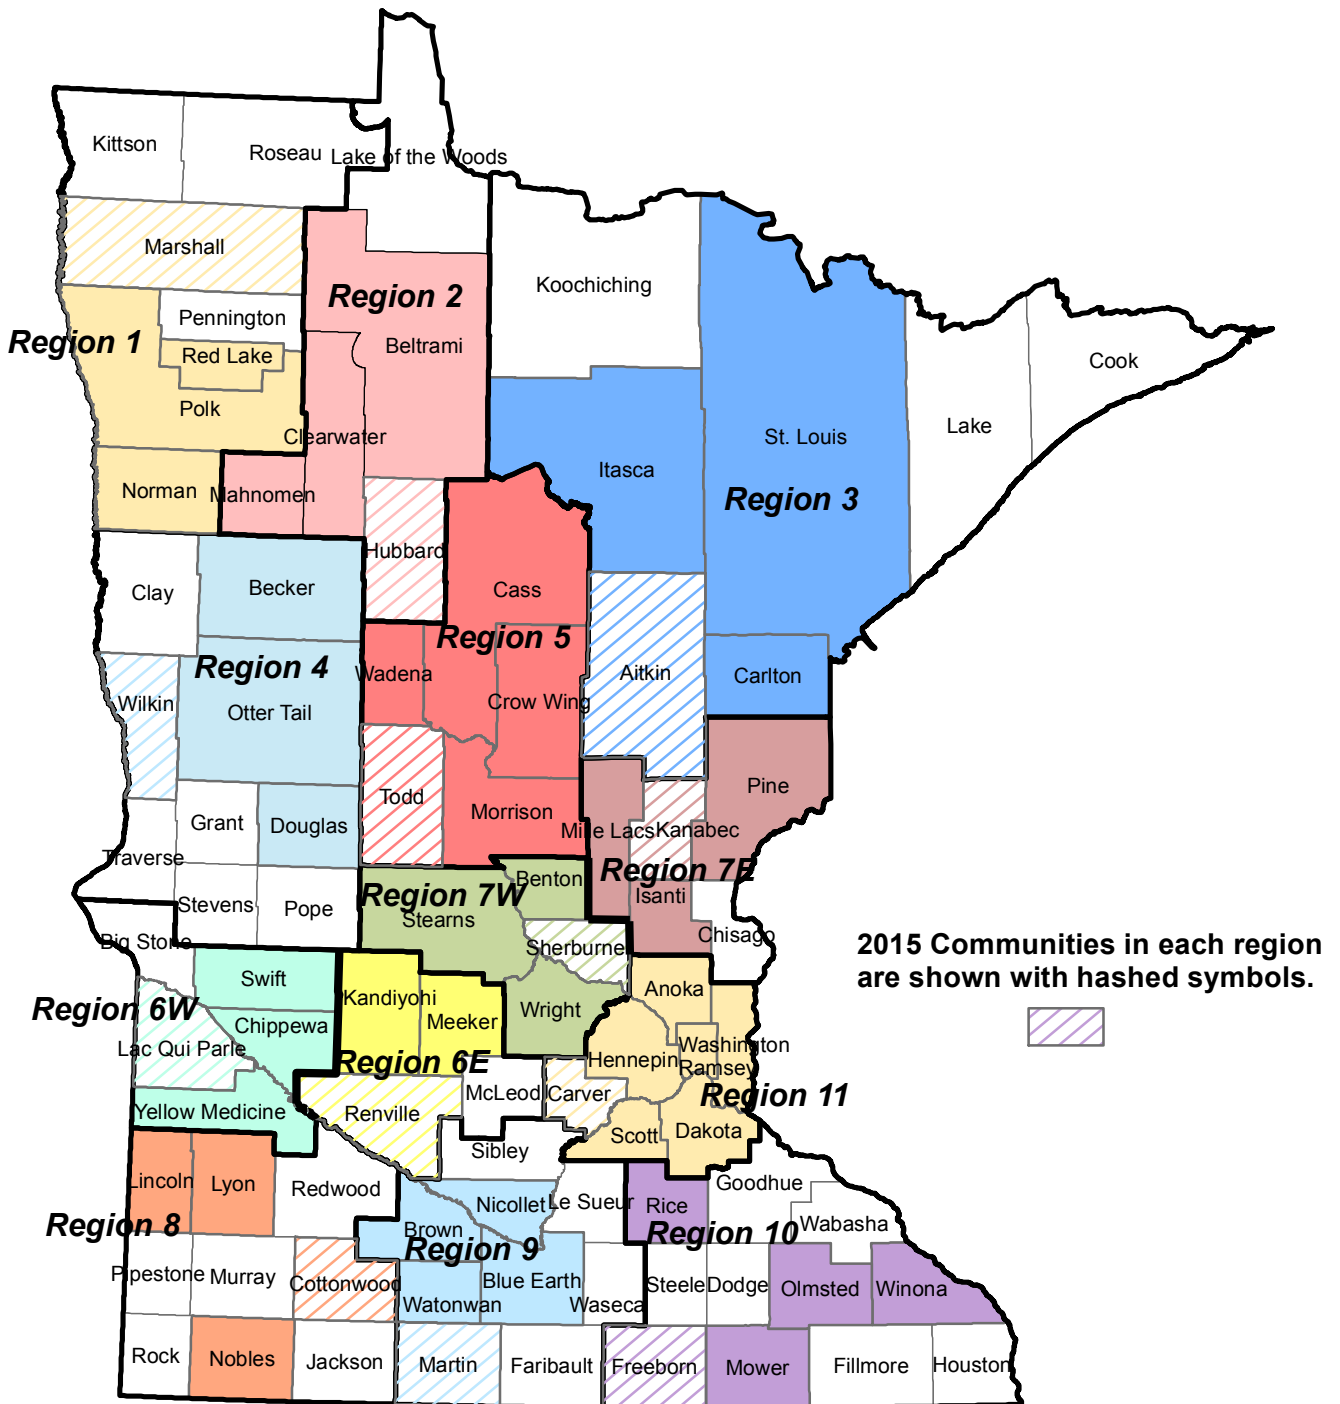

FY 2015 Early Learning Scholarship Communities

The Minnesota Department of Education (MDE) does not warrant the results you may obtain by using this map. This map is provided 'as is' without express or implied warranties, including warranties of merchantability and fitness. In no event will MDE be liable for any consequential, incidental or special damages, including any lost profits or lost savings, even if an MDE representative has been advised of the possibility of such damages or any other claim by any third party.

Project Name: OEL Mapping.mxd
Date: 08/2/2013
Location: c:\ArcGIS_Projects\OEL Mapping3 AML

Minnesota Department of Education